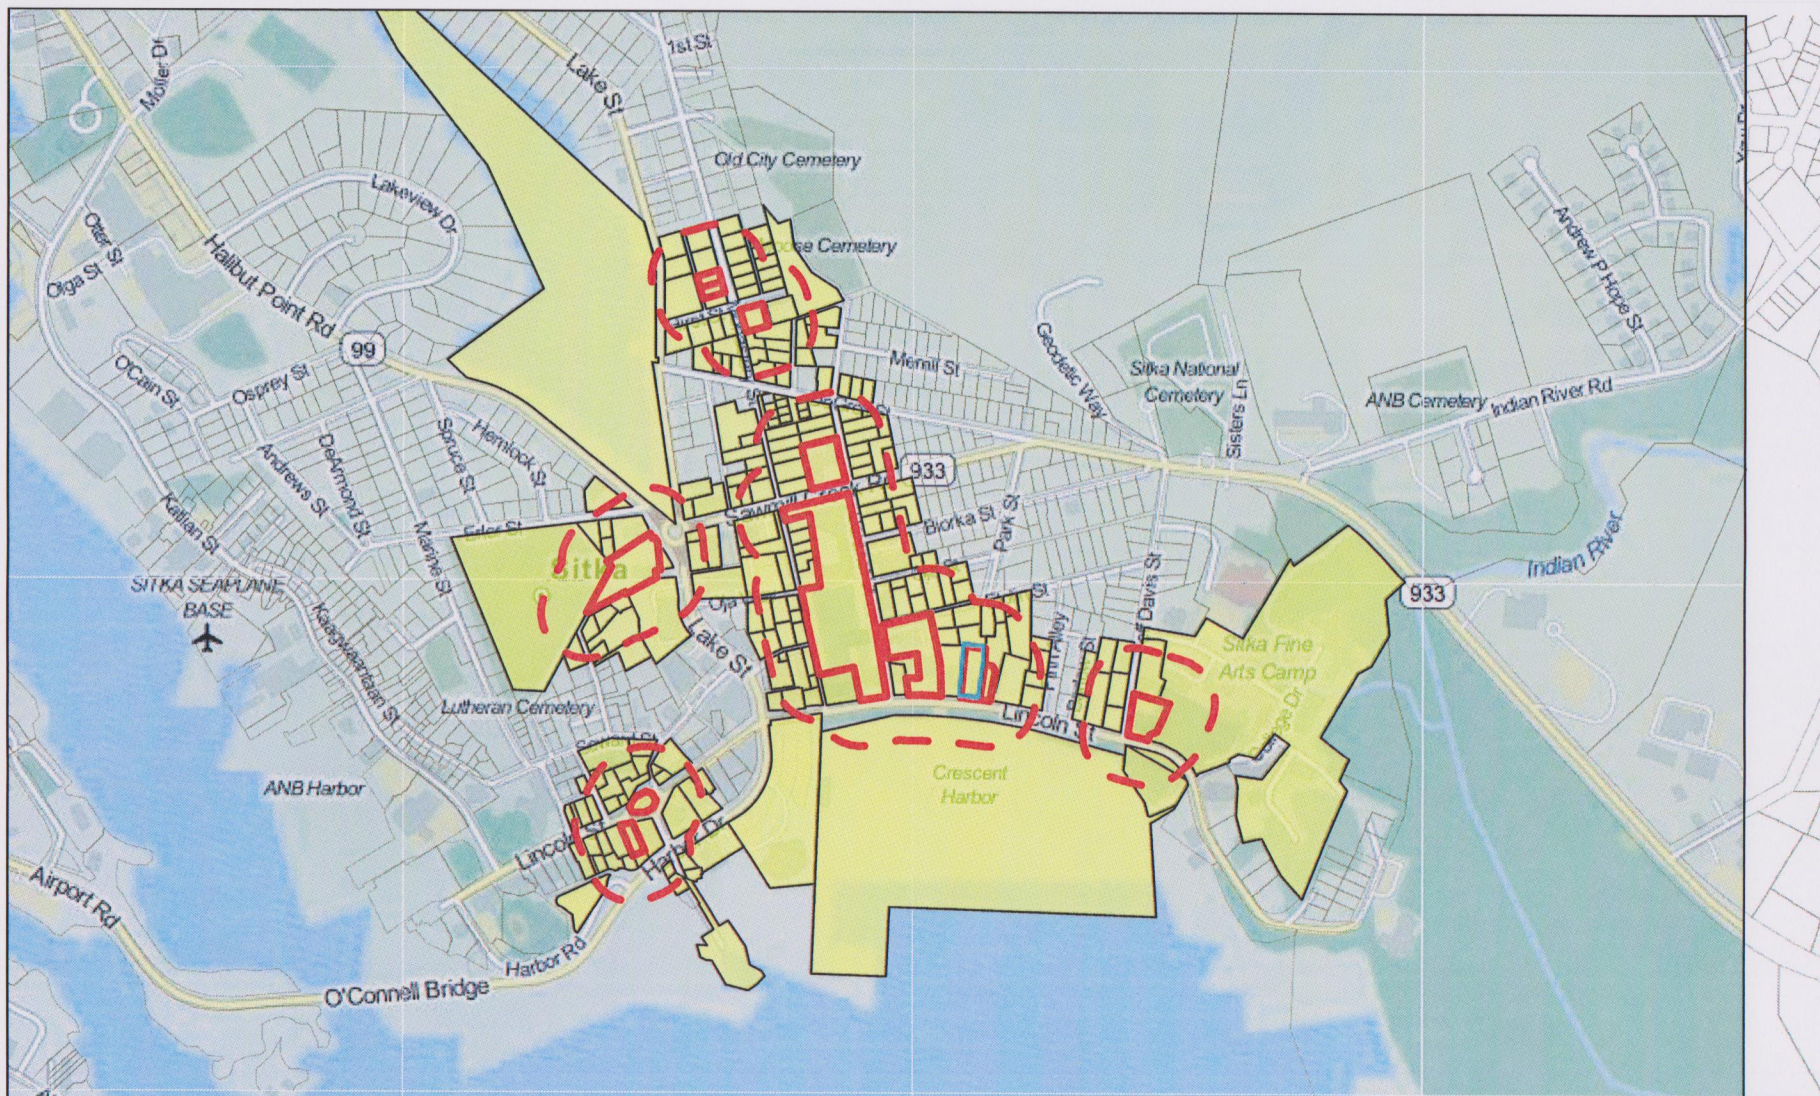

Map 2D
200 Feet

City & Borough of Sitka, Alaska

Selected Parcel: 611 LINCOLN ID: 11610000

Printed on 11/9/2015 from <http://www.mainstreetmaps.com/ak/sitka/internal.asp>

This map is for informational purposes only. It is not for appraisal of, description of, or conveyance of land. The City & Borough of Sitka, Alaska and MainStreetGIS, LLC assume no legal responsibility for the information contained herein.