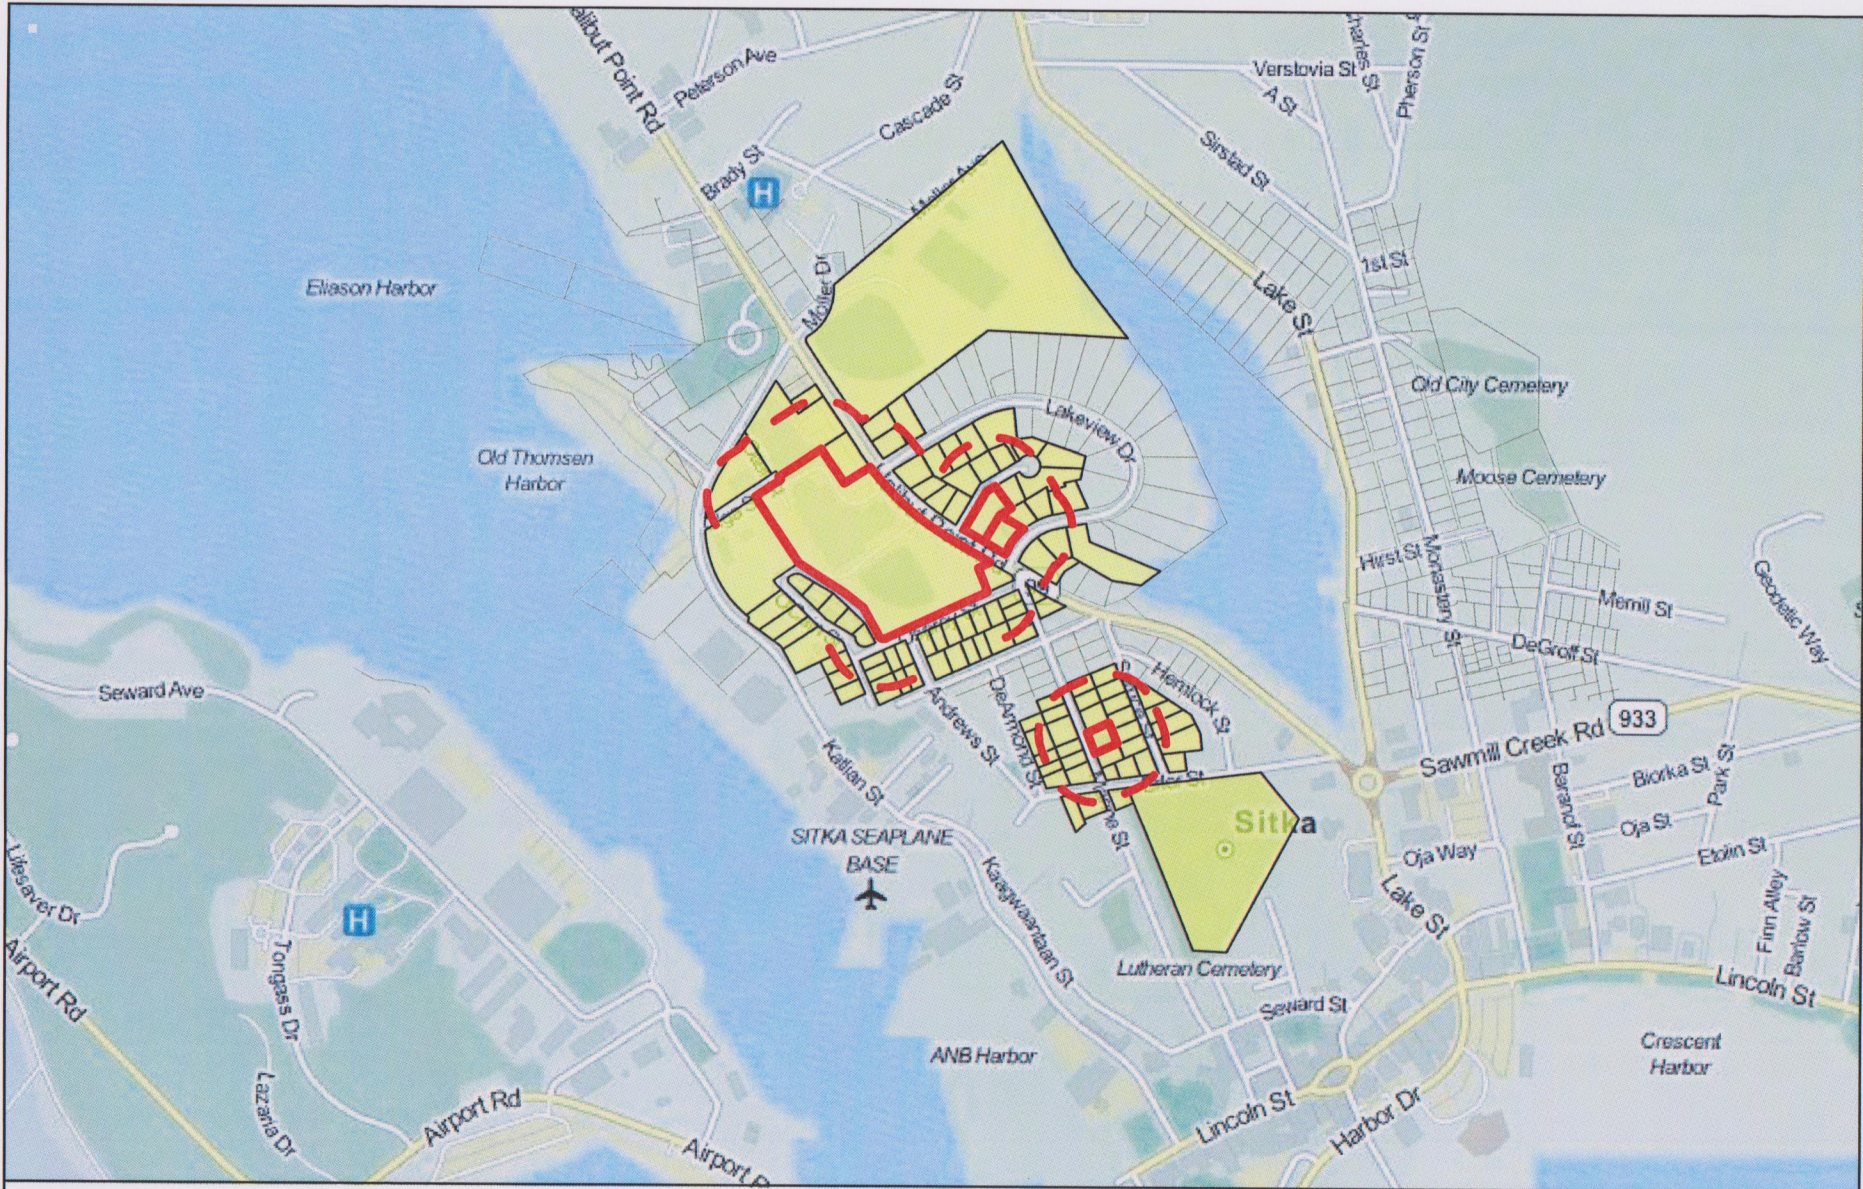

Map 2-HPR
200 Feet

City & Borough of Sitka, Alaska

Selected Parcel: 1904 HALIBUT POINT ID: 25090000

Printed on 11/9/2015 from <http://www.mainstreetmaps.com/ak/sitka/internal.asp>

This map is for informational purposes only. It is not for appraisal of, description of, or conveyance of land. The City & Borough of Sitka, Alaska and MainStreetGIS, LLC assume no legal responsibility for the inf

City & Borough of Sitka, Alaska

Selected Parcel: 303 KIMSHAM ID: 15926015

Printed on 11/9/2015 from <http://www.mainstreetmaps.com/ak/sitka/internal.asp>

This map is for informational purposes only. It is not for appraisal of, description of, or conveyance of land. The City & Borough of Sitka, Alaska and MainStreetGIS, LLC assume no legal responsibility for the information presented herein.

Map 2B
200 Feet

City & Borough of Sitka, Alaska

Selected Parcel: 514 HALIBUT POINT ID: 14150000

Printed on 11/9/2015 from <http://www.mainstreetmaps.com/ak/sitka/internal.asp>

This map is for informational purposes only. It is not for appraisal of, description of, or conveyance of land. The City & Borough of Sitka, Alaska and MainStreetGIS, LLC assume no legal responsibility for the info