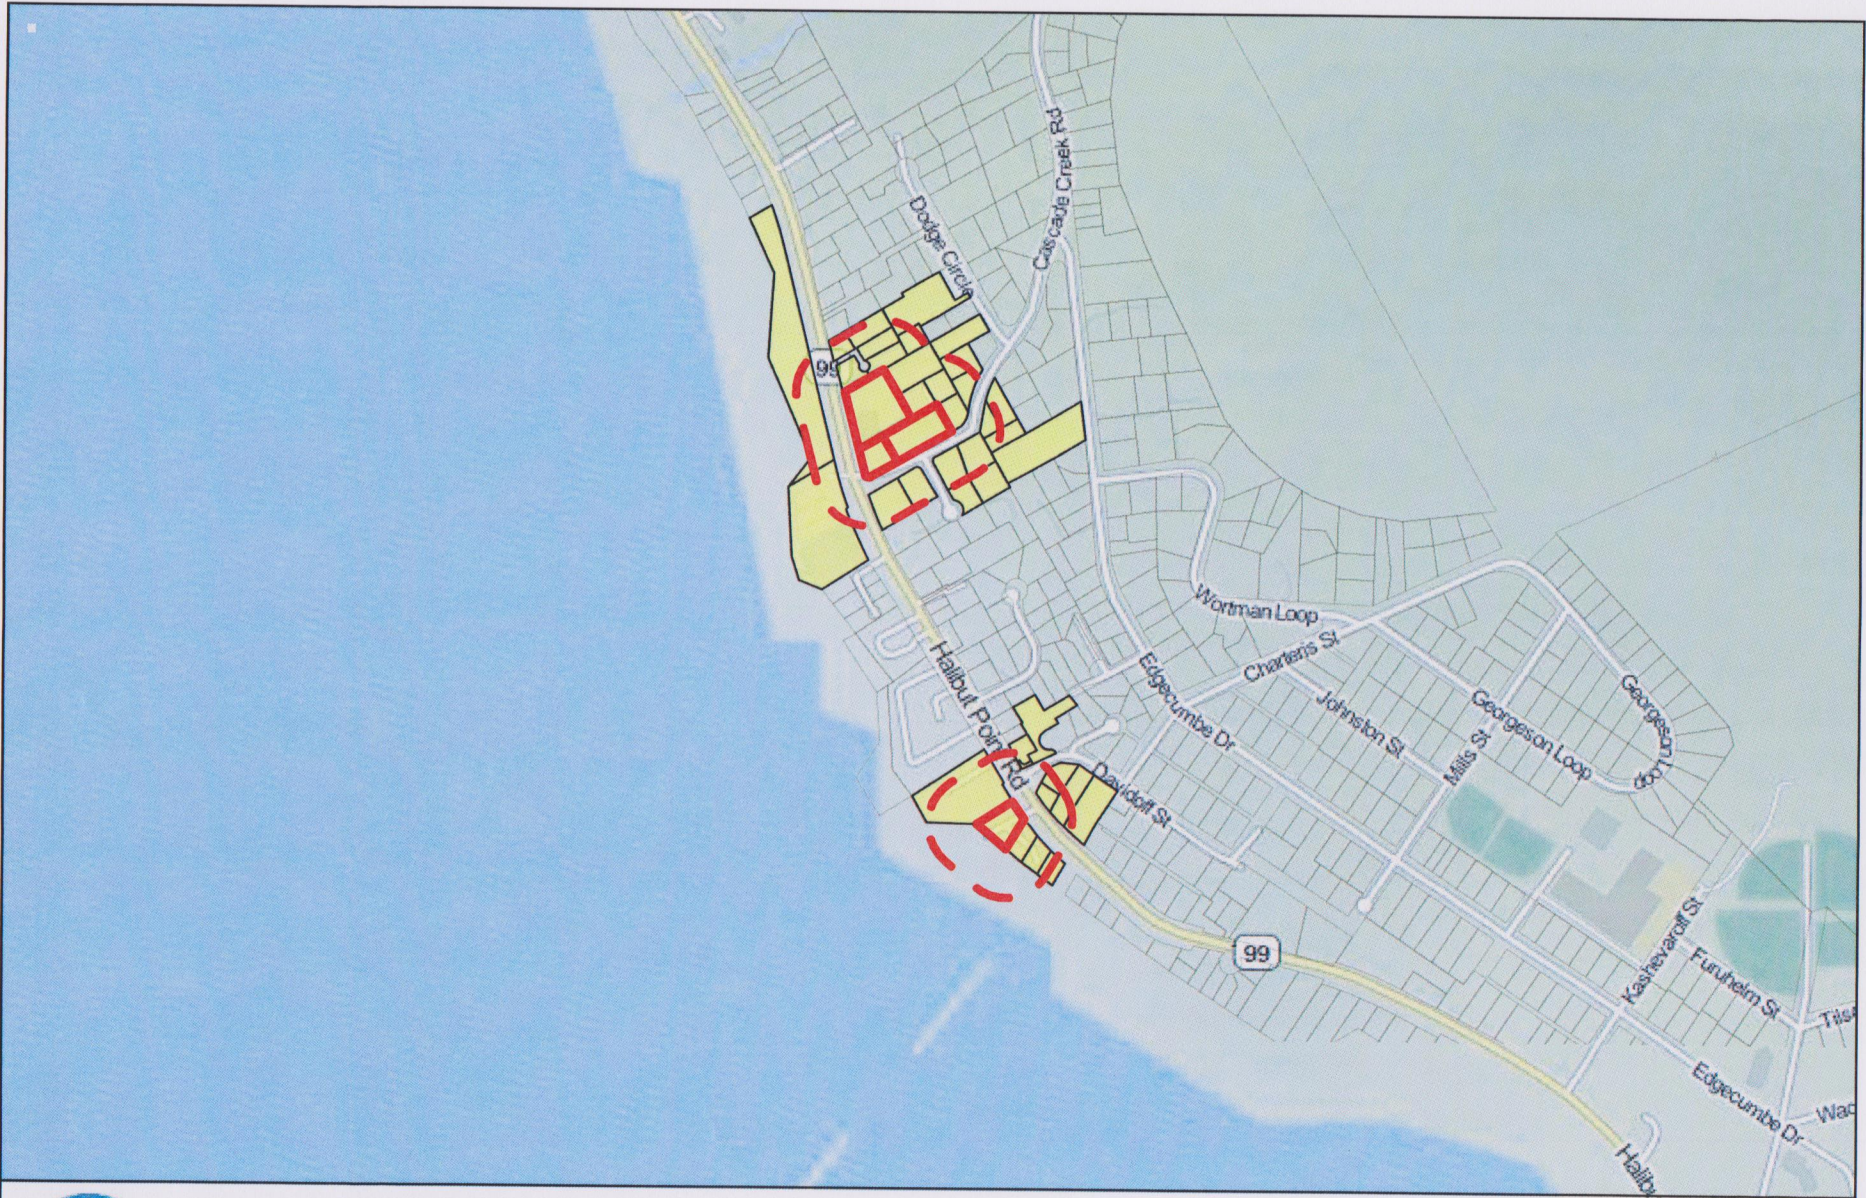

City & Borough of Sitka, Alaska

Selected Parcel: 611 LINCOLN ID: 11610000

Printed on 11/9/2015 from <http://www.mainstreetmaps.com/ak/sitka/internal.asp>

This map is for informational purposes only. It is not for appraisal of, description of, or conveyance of land. The City & Borough of Sitka, Alaska and MainStreetGIS, LLC assume no legal responsibility for the information contained herein.

Map 1-Overview
200 Feet

City & Borough of Sitka, Alaska

Selected Parcel: 1904 HALIBUT POINT ID: 25090000

Printed on 11/9/2015 from <http://www.mainstreetmaps.com/ak/sitka/internal.asp>

This map is for informational purposes only. It is not for appraisal of, description of, or conveyance of land. The City & Borough of Sitka, Alaska and MainStreetGIS, LLC assume no legal responsibility for the information provided.

Map 2-HPR
200 Feet

City & Borough of Sitka, Alaska

Selected Parcel: 1904 HALIBUT POINT ID: 25090000

Printed on 11/9/2015 from <http://www.mainstreetmaps.com/ak/sitka/internal.asp>

This map is for informational purposes only. It is not for appraisal of, description of, or conveyance of land. The City & Borough of Sitka, Alaska and MainStreetGIS, LLC assume no legal responsibility for the inf