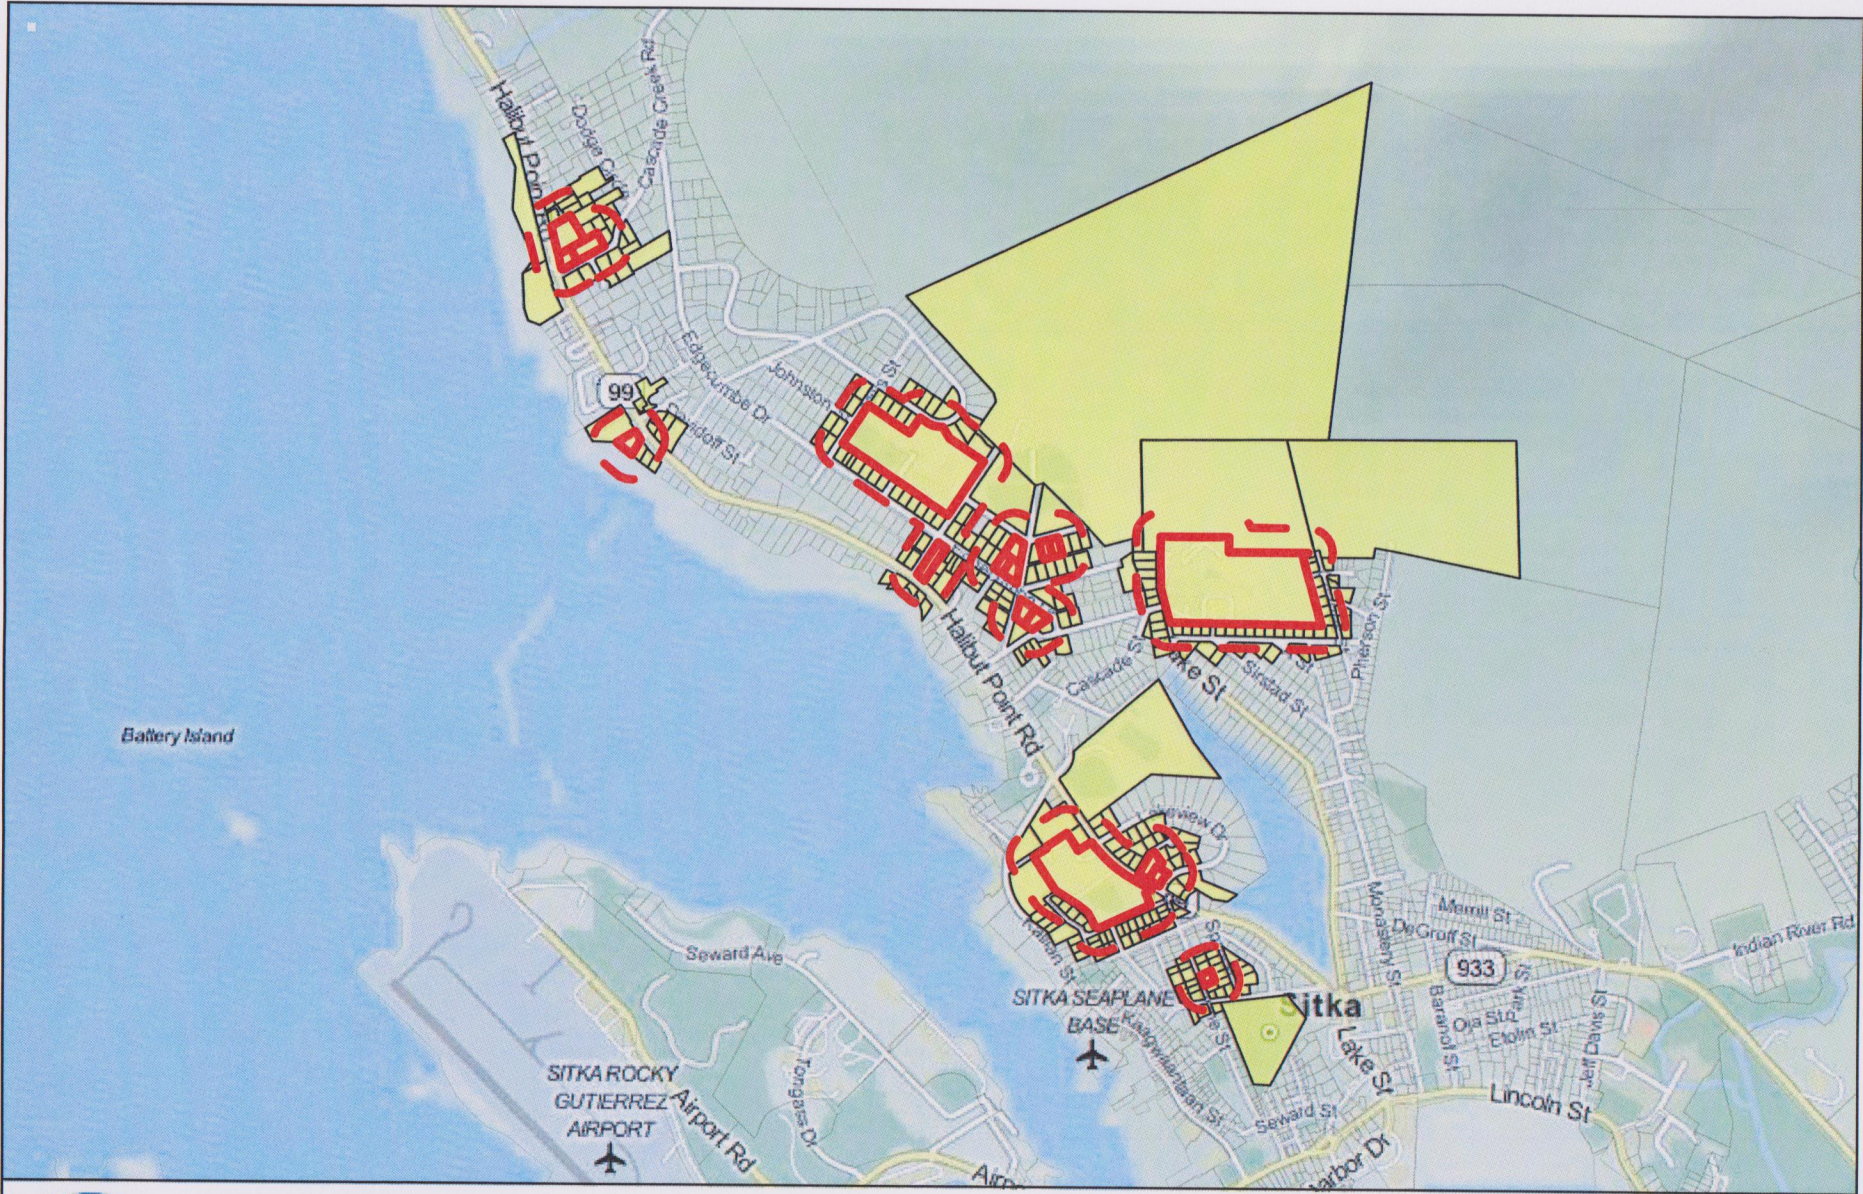

City & Borough of Sitka, Alaska

Selected Parcel: 611 LINCOLN ID: 11610000

Printed on 11/9/2015 from <http://www.mainstreetmaps.com/ak/sitka/internal.asp>

This map is for informational purposes only. It is not for appraisal of, description of, or conveyance of land. The City & Borough of Sitka, Alaska and MainStreetGIS, LLC assume no legal responsibility for the information contained herein.

Map 1-Overview
200 Feet

City & Borough of Sitka, Alaska

Selected Parcel: 1904 HALIBUT POINT ID: 25090000

Printed on 11/9/2015 from <http://www.mainstreetmaps.com/ak/sitka/internal.asp>

This map is for informational purposes only. It is not for appraisal of, description of, or conveyance of land. The City & Borough of Sitka, Alaska and MainStreetGIS, LLC assume no legal responsibility for the information provided.

Map 2-HPR
200 Feet

City & Borough of Sitka, Alaska

Selected Parcel: 1904 HALIBUT POINT ID: 25090000

Printed on 11/9/2015 from <http://www.mainstreetmaps.com/ak/sitka/internal.asp>

This map is for informational purposes only. It is not for appraisal of, description of, or conveyance of land. The City & Borough of Sitka, Alaska and MainStreetGIS, LLC assume no legal responsibility for the inf