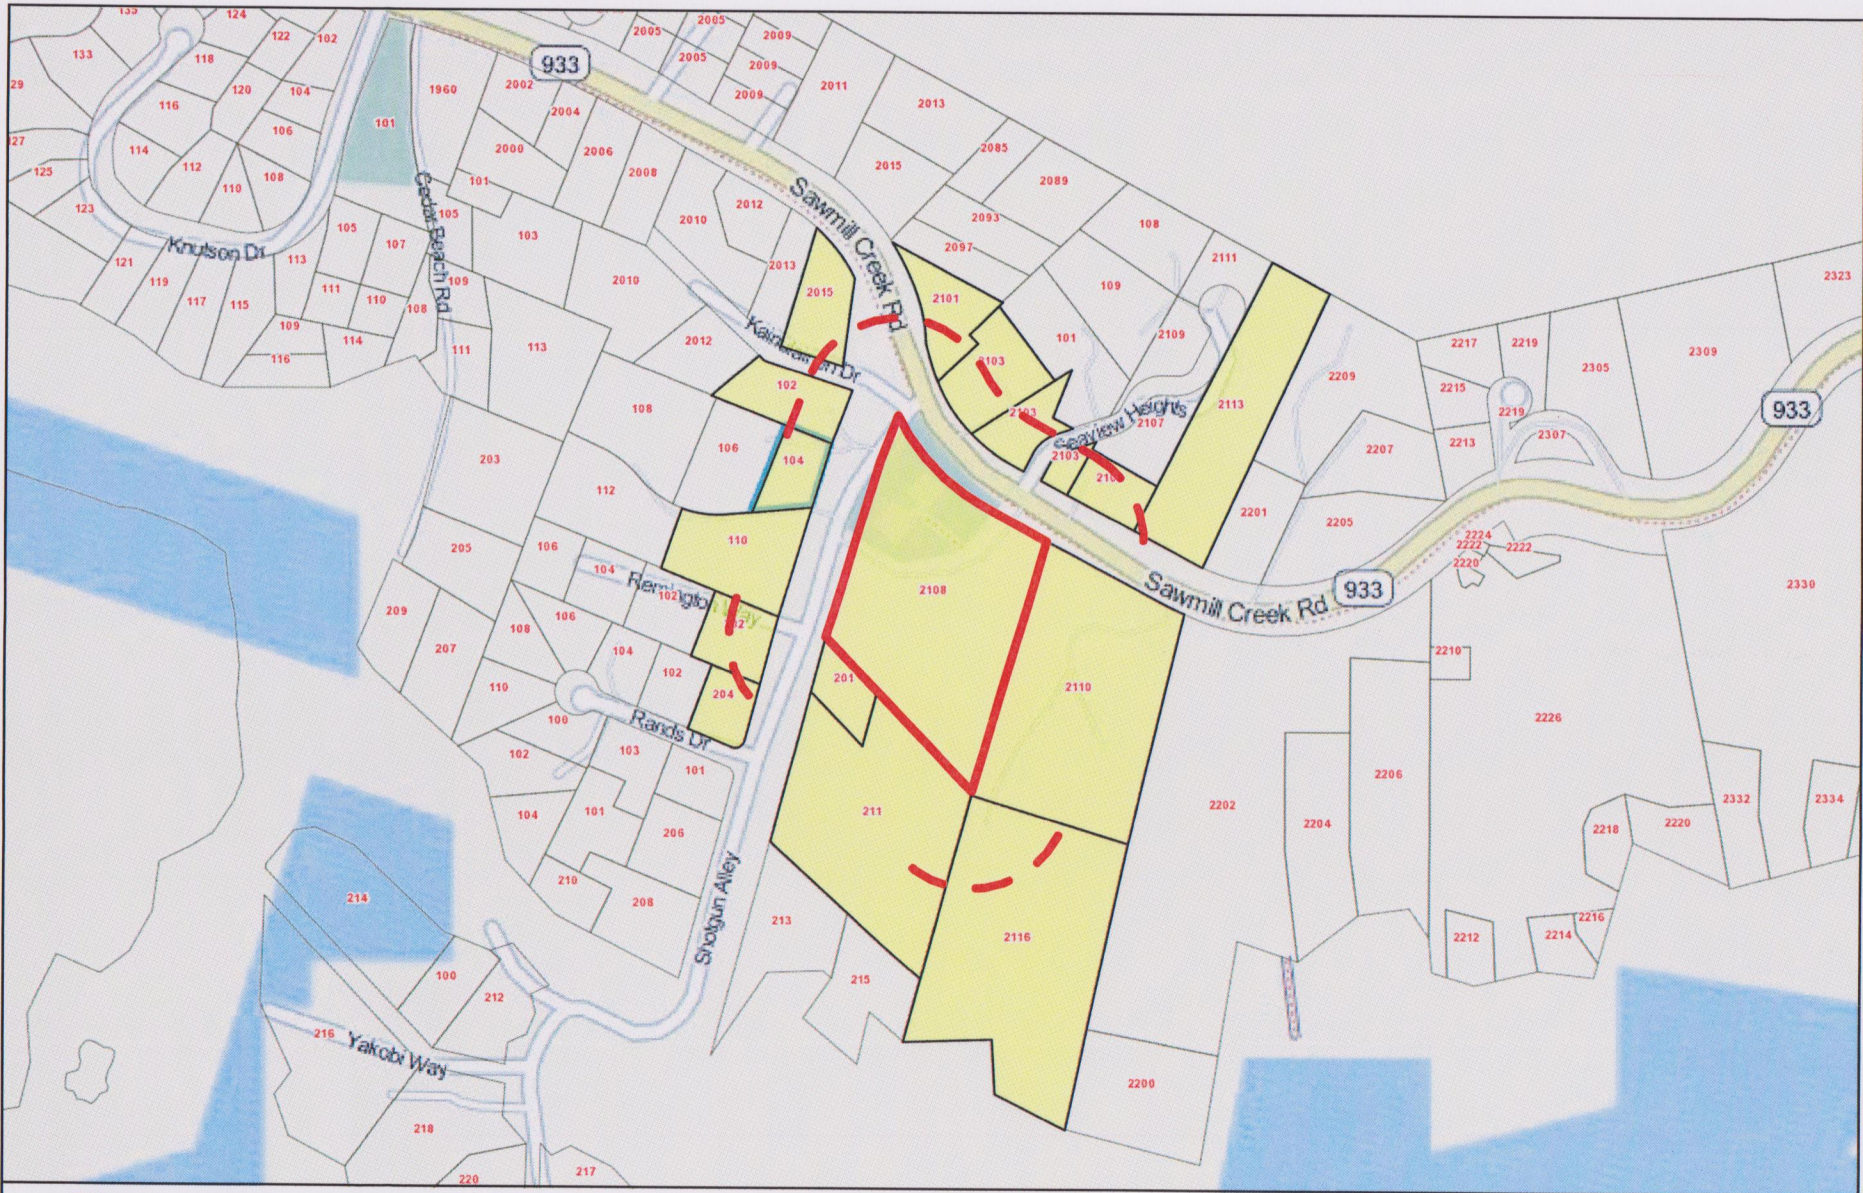

Map 2D
200 Feet

City & Borough of Sitka, Alaska

Selected Parcel: 611 LINCOLN ID: 11610000

Printed on 11/9/2015 from <http://www.mainstreetmaps.com/ak/sitka/internal.asp>

This map is for informational purposes only. It is not for appraisal of, description of, or conveyance of land. The City & Borough of Sitka, Alaska and MainStreetGIS, LLC assume no legal responsibility for the information contained herein.

Map 3-Downtown
200 Feet

City & Borough of Sitka, Alaska

Printed on 11/9/2015 from <http://www.mainstreetmaps.com/ak/sitka/internal.asp>

This map is for informational purposes only. It is not for appraisal of, description of, or conveyance of land. The City & Borough of Sitka, Alaska and MainStreetGIS, LLC assume no legal responsibility for the information provided.

Map 4-Japonski Island
200 Feet

City & Borough of Sitka, Alaska

Selected Parcel: 104 SHOTGUN ID: 31046002

Printed on 11/9/2015 from <http://www.mainstreetmaps.com/ak/sitka/internal.asp>

This map is for informational purposes only. It is not for appraisal of, description of, or conveyance of land. The City & Borough of Sitka, Alaska and MainStreetGIS, LLC assume no legal responsibility for the info