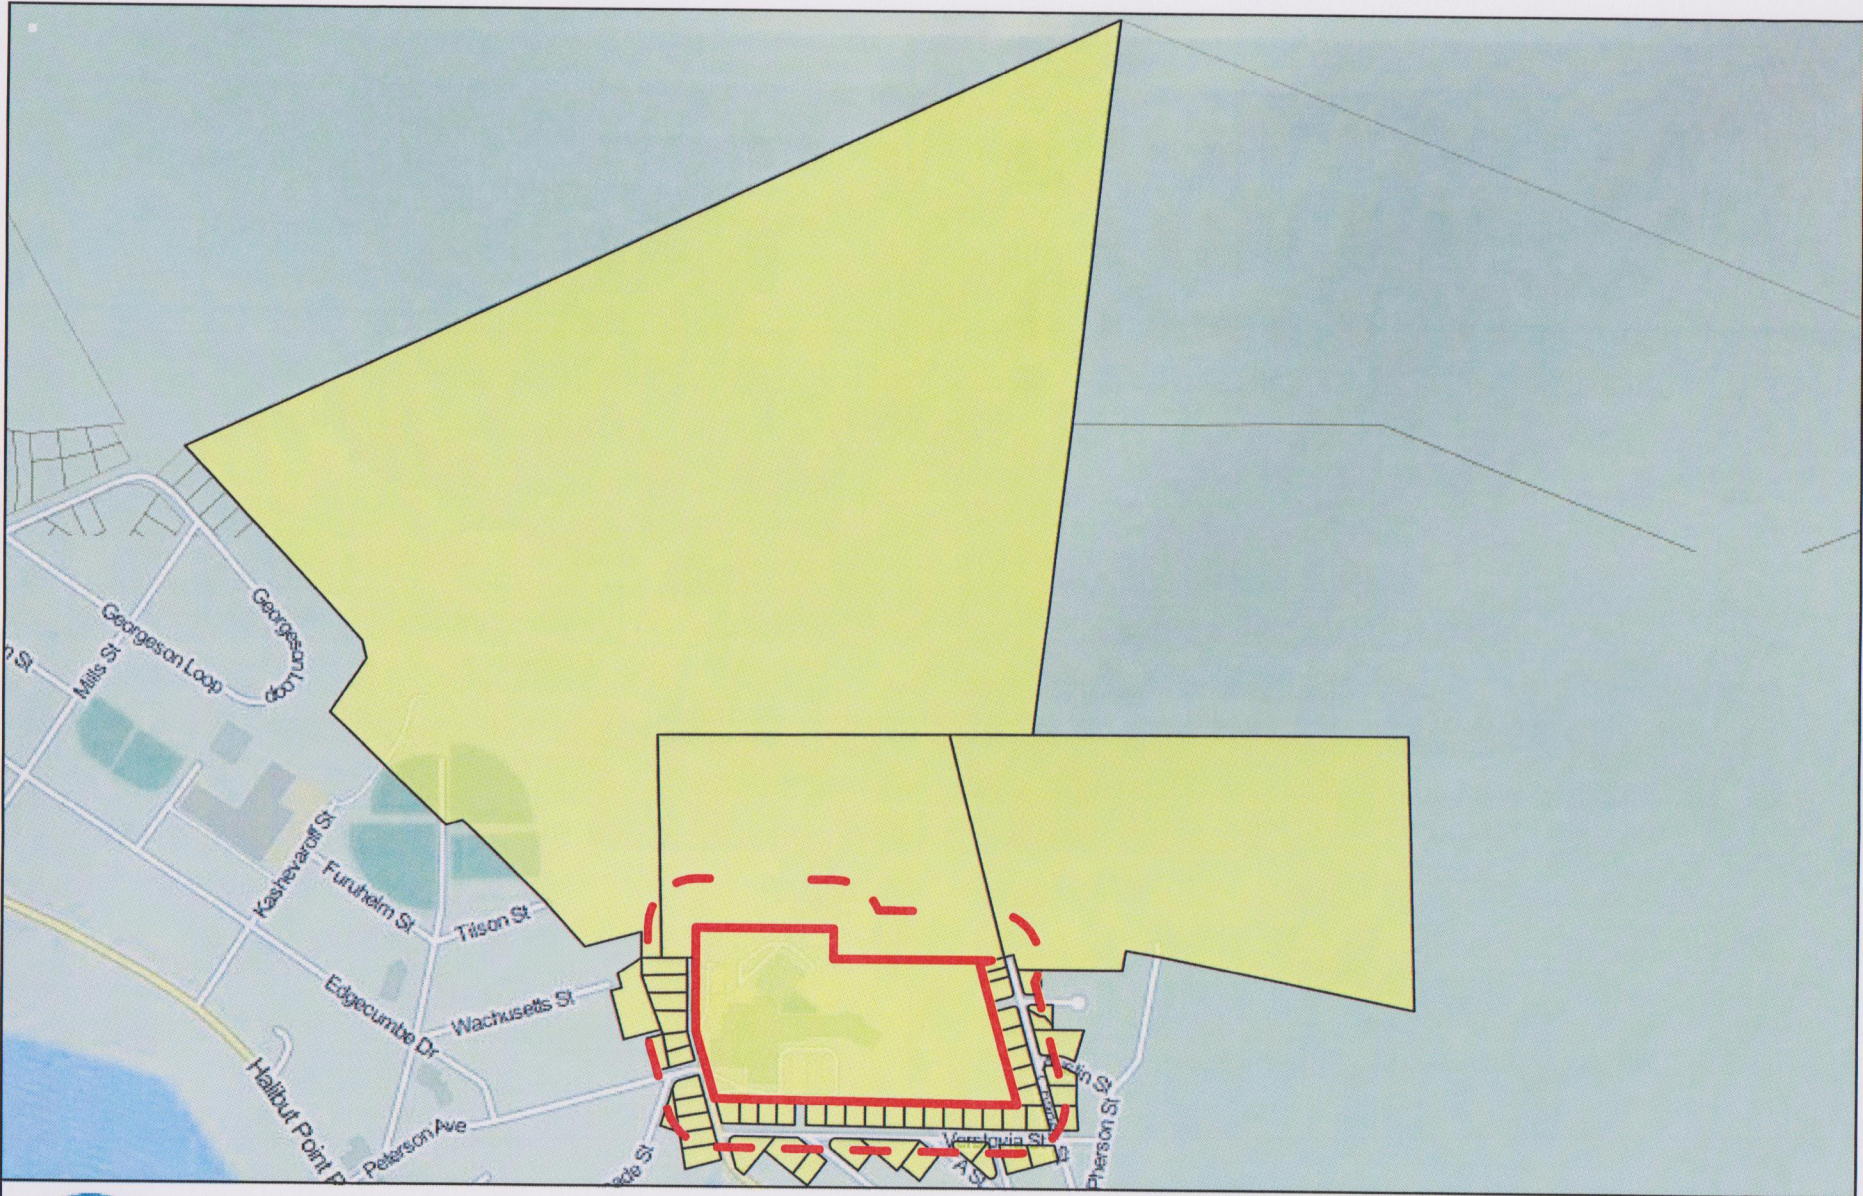

Map 2B
200 Feet

City & Borough of Sitka, Alaska

Selected Parcel: 514 HALIBUT POINT ID: 14150000

Printed on 11/9/2015 from <http://www.mainstreetmaps.com/ak/sitka/internal.asp>

This map is for informational purposes only. It is not for appraisal of, description of, or conveyance of land. The City & Borough of Sitka, Alaska and MainStreetGIS, LLC assume no legal responsibility for the info