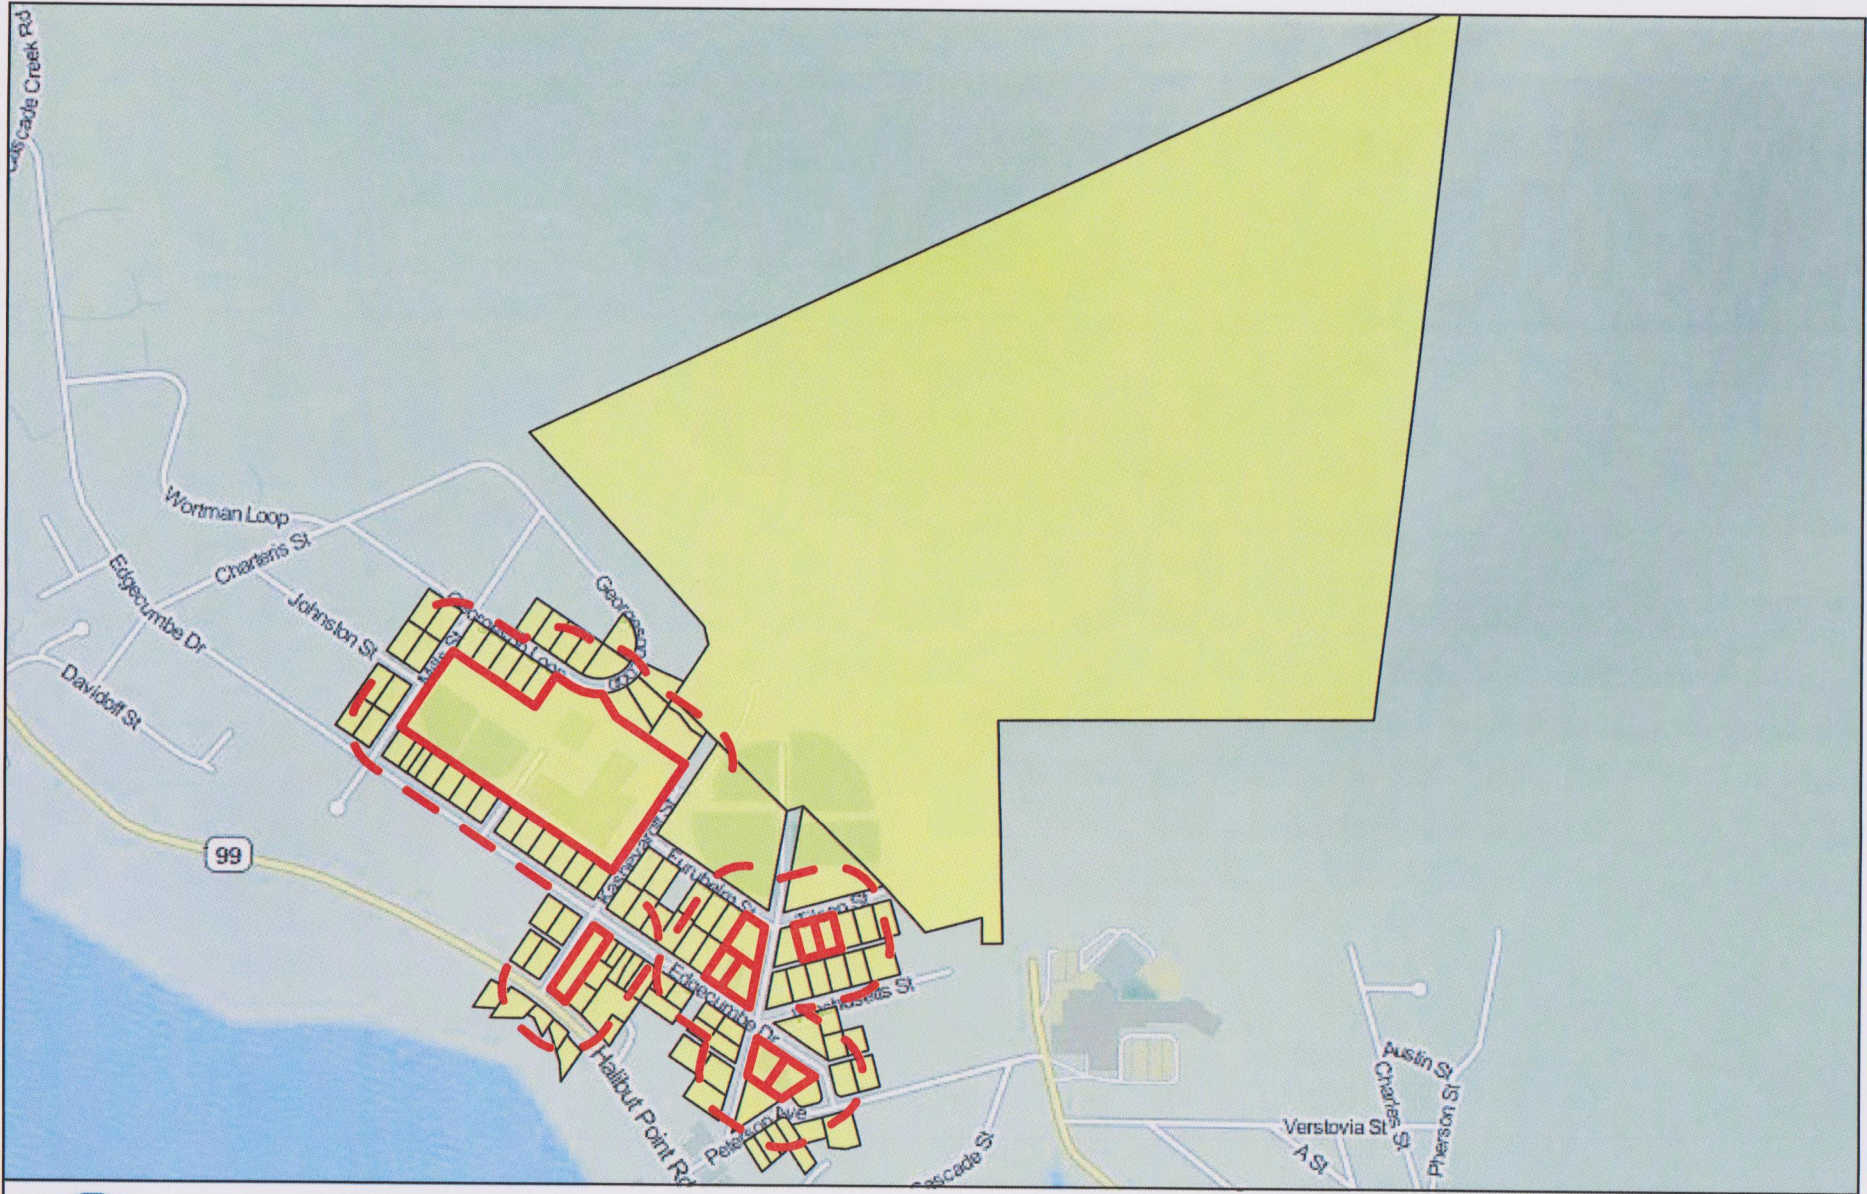

City & Borough of Sitka, Alaska

Selected Parcel: 611 LINCOLN ID: 11610000

Printed on 11/9/2015 from <http://www.mainstreetmaps.com/ak/sitka/internal.asp>

This map is for informational purposes only. It is not for appraisal of, description of, or conveyance of land. The City & Borough of Sitka, Alaska and MainStreetGIS, LLC assume no legal responsibility for the information contained herein.

Map 1-Overview
200 Feet

City & Borough of Sitka, Alaska

Selected Parcel: 1904 HALIBUT POINT ID: 25090000

Printed on 11/9/2015 from <http://www.mainstreetmaps.com/ak/sitka/internal.asp>

This map is for informational purposes only. It is not for appraisal of, description of, or conveyance of land. The City & Borough of Sitka, Alaska and MainStreetGIS, LLC assume no legal responsibility for the information provided.

Map 2-HPR
200 Feet

City & Borough of Sitka, Alaska

Selected Parcel: 1904 HALIBUT POINT ID: 25090000

Printed on 11/9/2015 from <http://www.mainstreetmaps.com/ak/sitka/internal.asp>

This map is for informational purposes only. It is not for appraisal of, description of, or conveyance of land. The City & Borough of Sitka, Alaska and MainStreetGIS, LLC assume no legal responsibility for the inf

Map 2B
200 Feet

City & Borough of Sitka, Alaska

Selected Parcel: 514 HALIBUT POINT ID: 14150000

Printed on 11/9/2015 from <http://www.mainstreetmaps.com/ak/sitka/internal.asp>

This map is for informational purposes only. It is not for appraisal of, description of, or conveyance of land. The City & Borough of Sitka, Alaska and MainStreetGIS, LLC assume no legal responsibility for the info