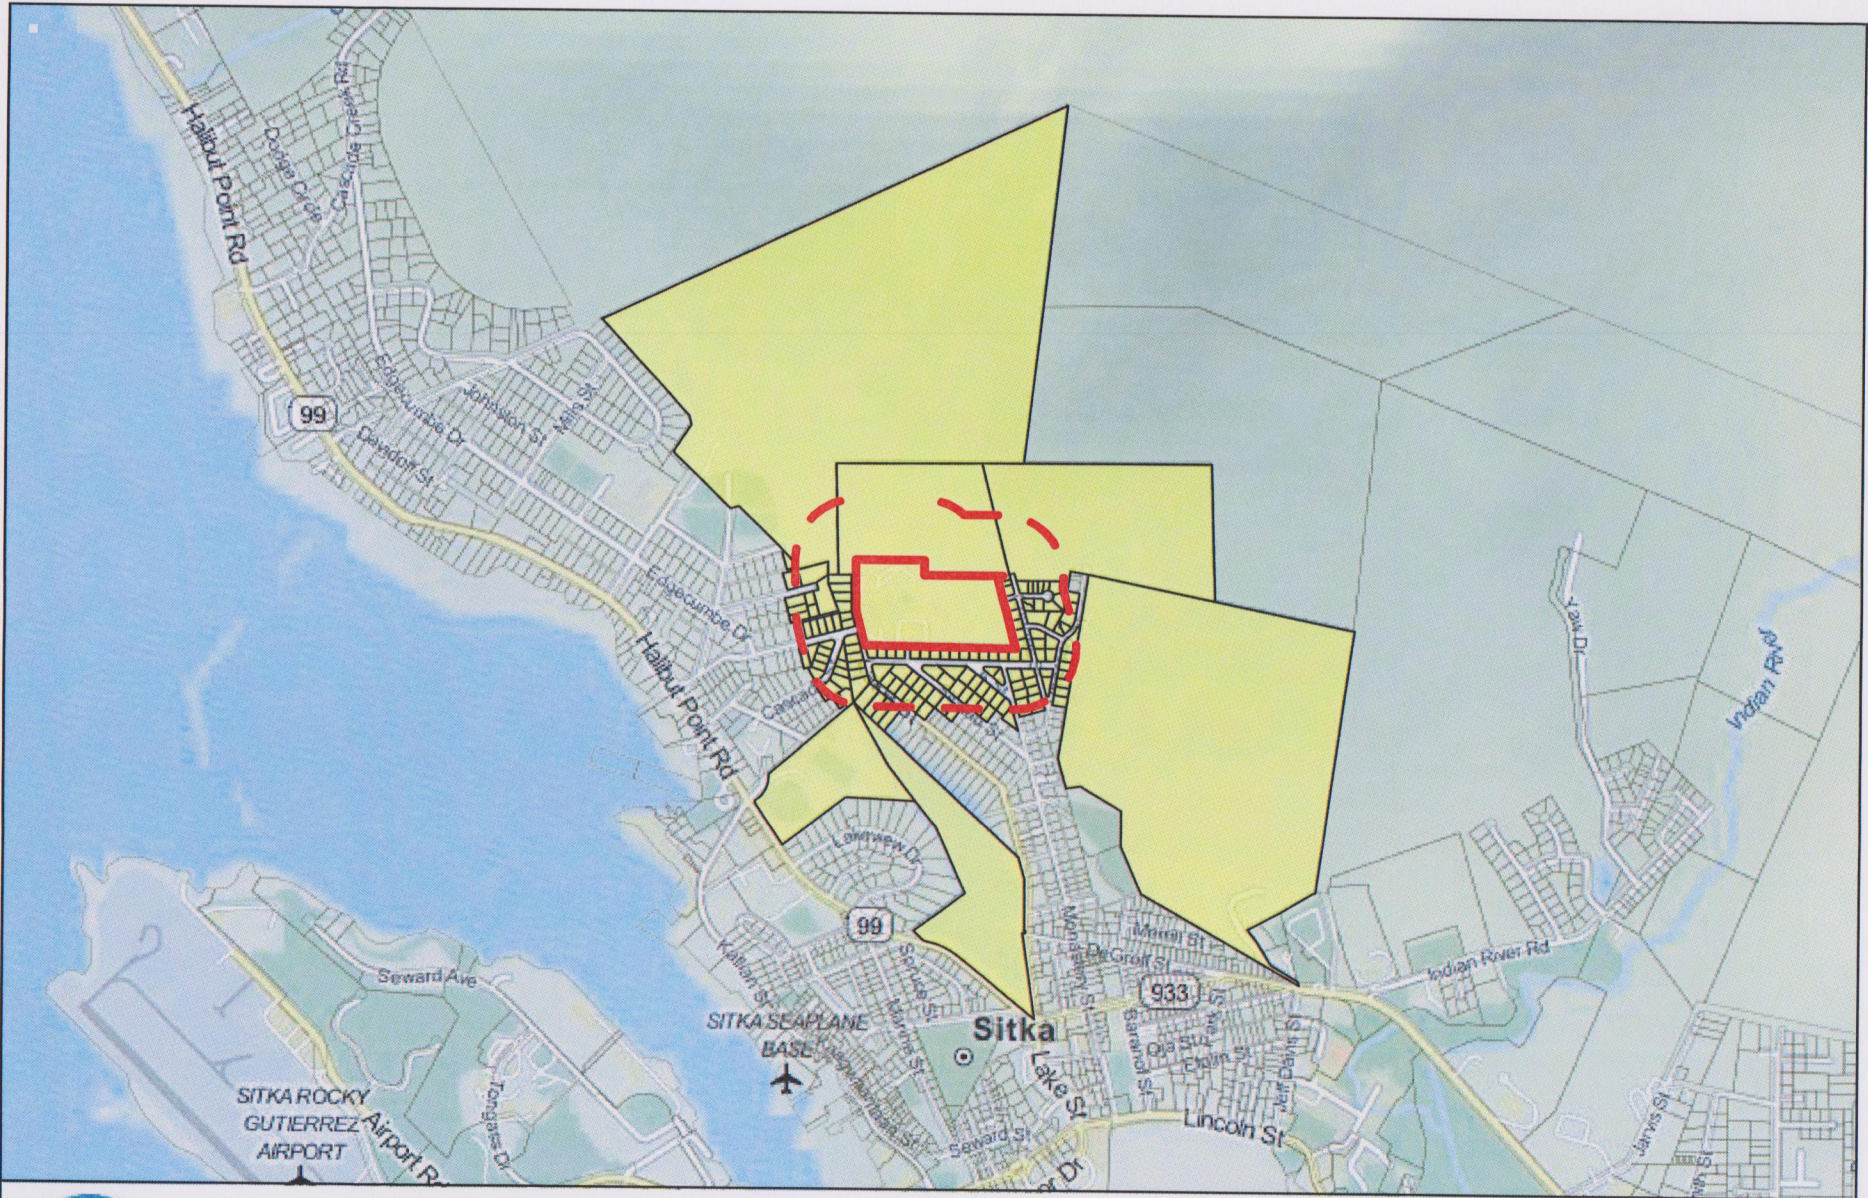

## City & Borough of Sitka, Alaska

**Selected Parcel: 514 HALIBUT POINT ID: 14150000**

Printed on 11/9/2015 from <http://www.mainstreetmaps.com/ak/sitka/internal.asp>

This map is for informational purposes only. It is not for appraisal of, description of, or conveyance of land. The City & Borough of Sitka, Alaska and MainStreetGIS, LLC assume no legal responsibility for the information provided.