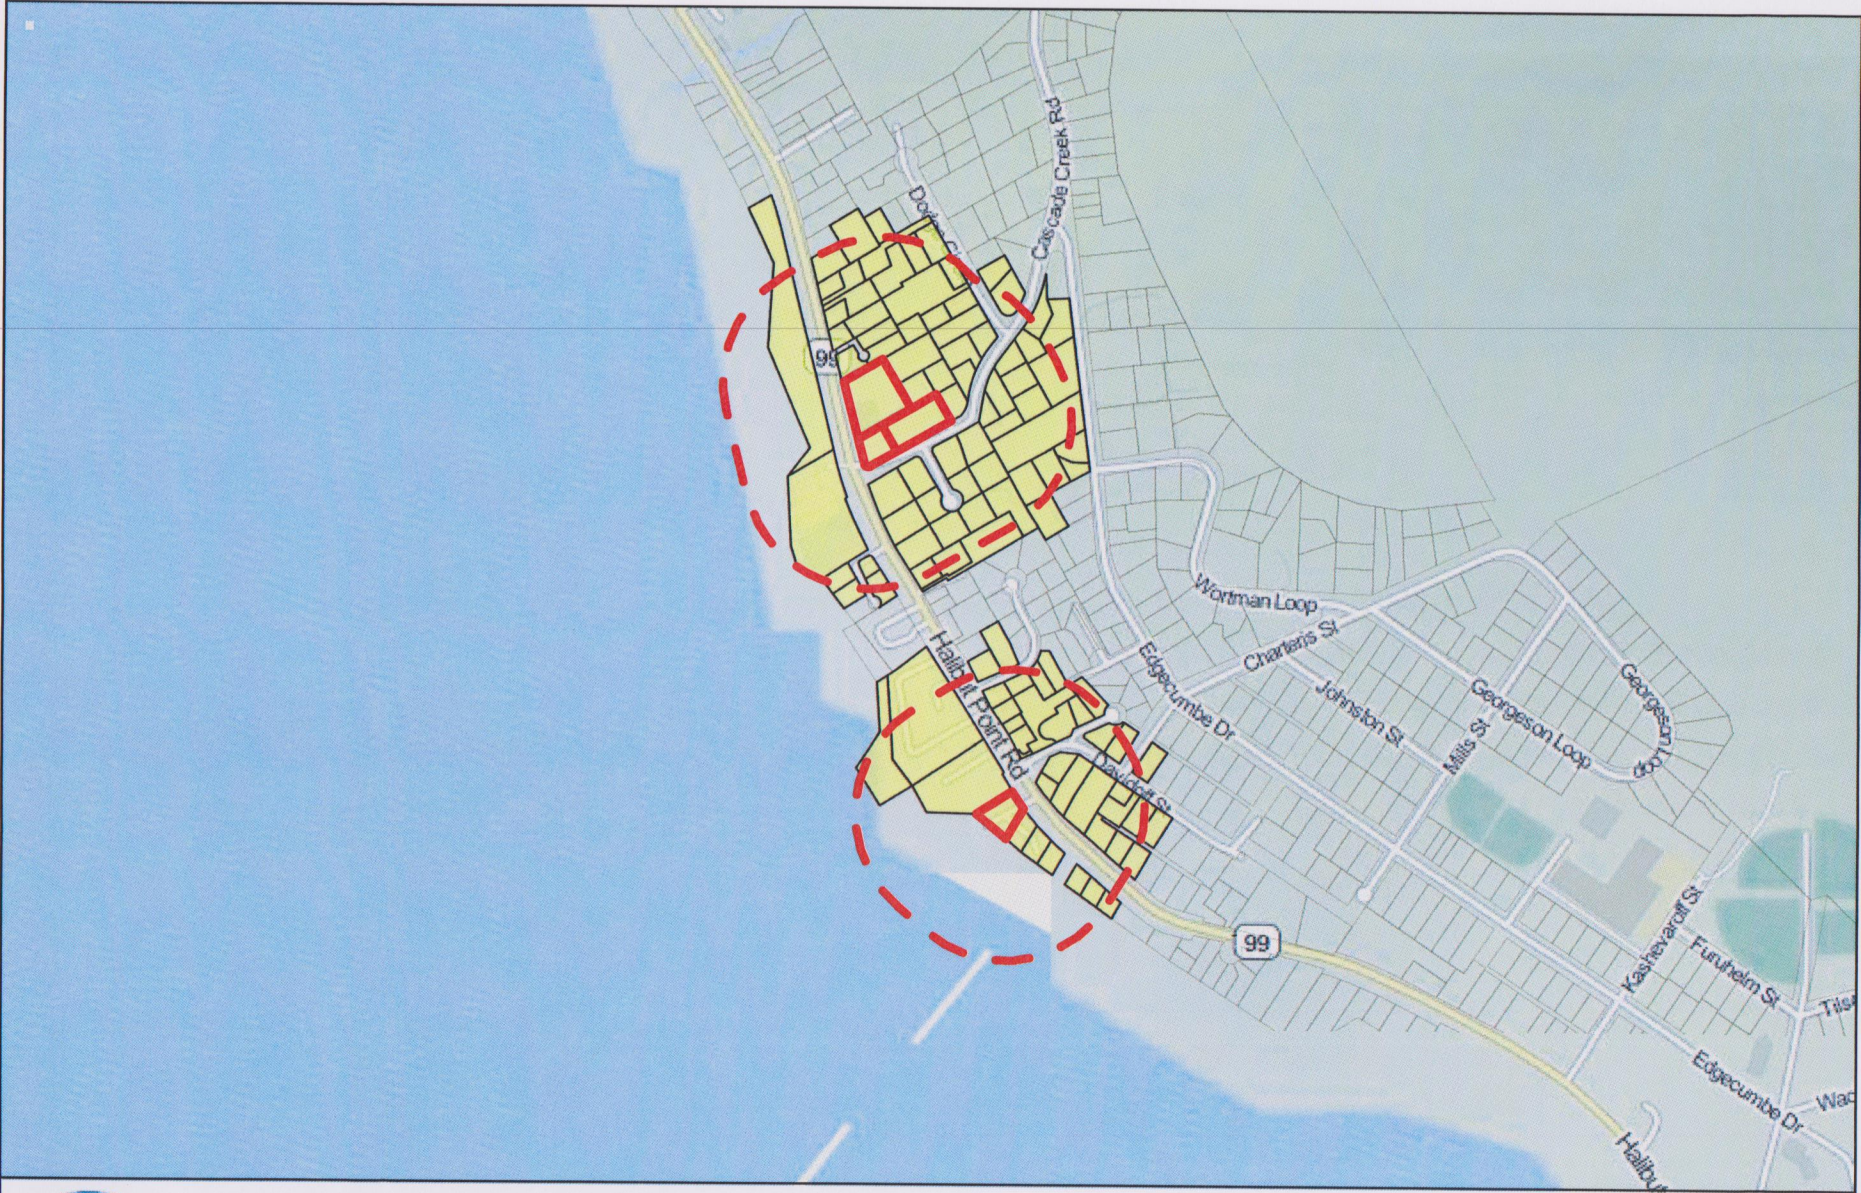

# City & Borough of Sitka, Alaska

**Selected Parcel: 1904 HALIBUT POINT ID: 25090000**

Printed on 11/9/2015 from <http://www.mainstreetmaps.com/ak/sitka/internal.asp>

This map is for informational purposes only. It is not for appraisal of, description of, or conveyance of land. The City & Borough of Sitka, Alaska and MainStreetGIS, LLC assume no legal responsibility for the information presented on this map.

**Map 2-HPR  
500 Feet**