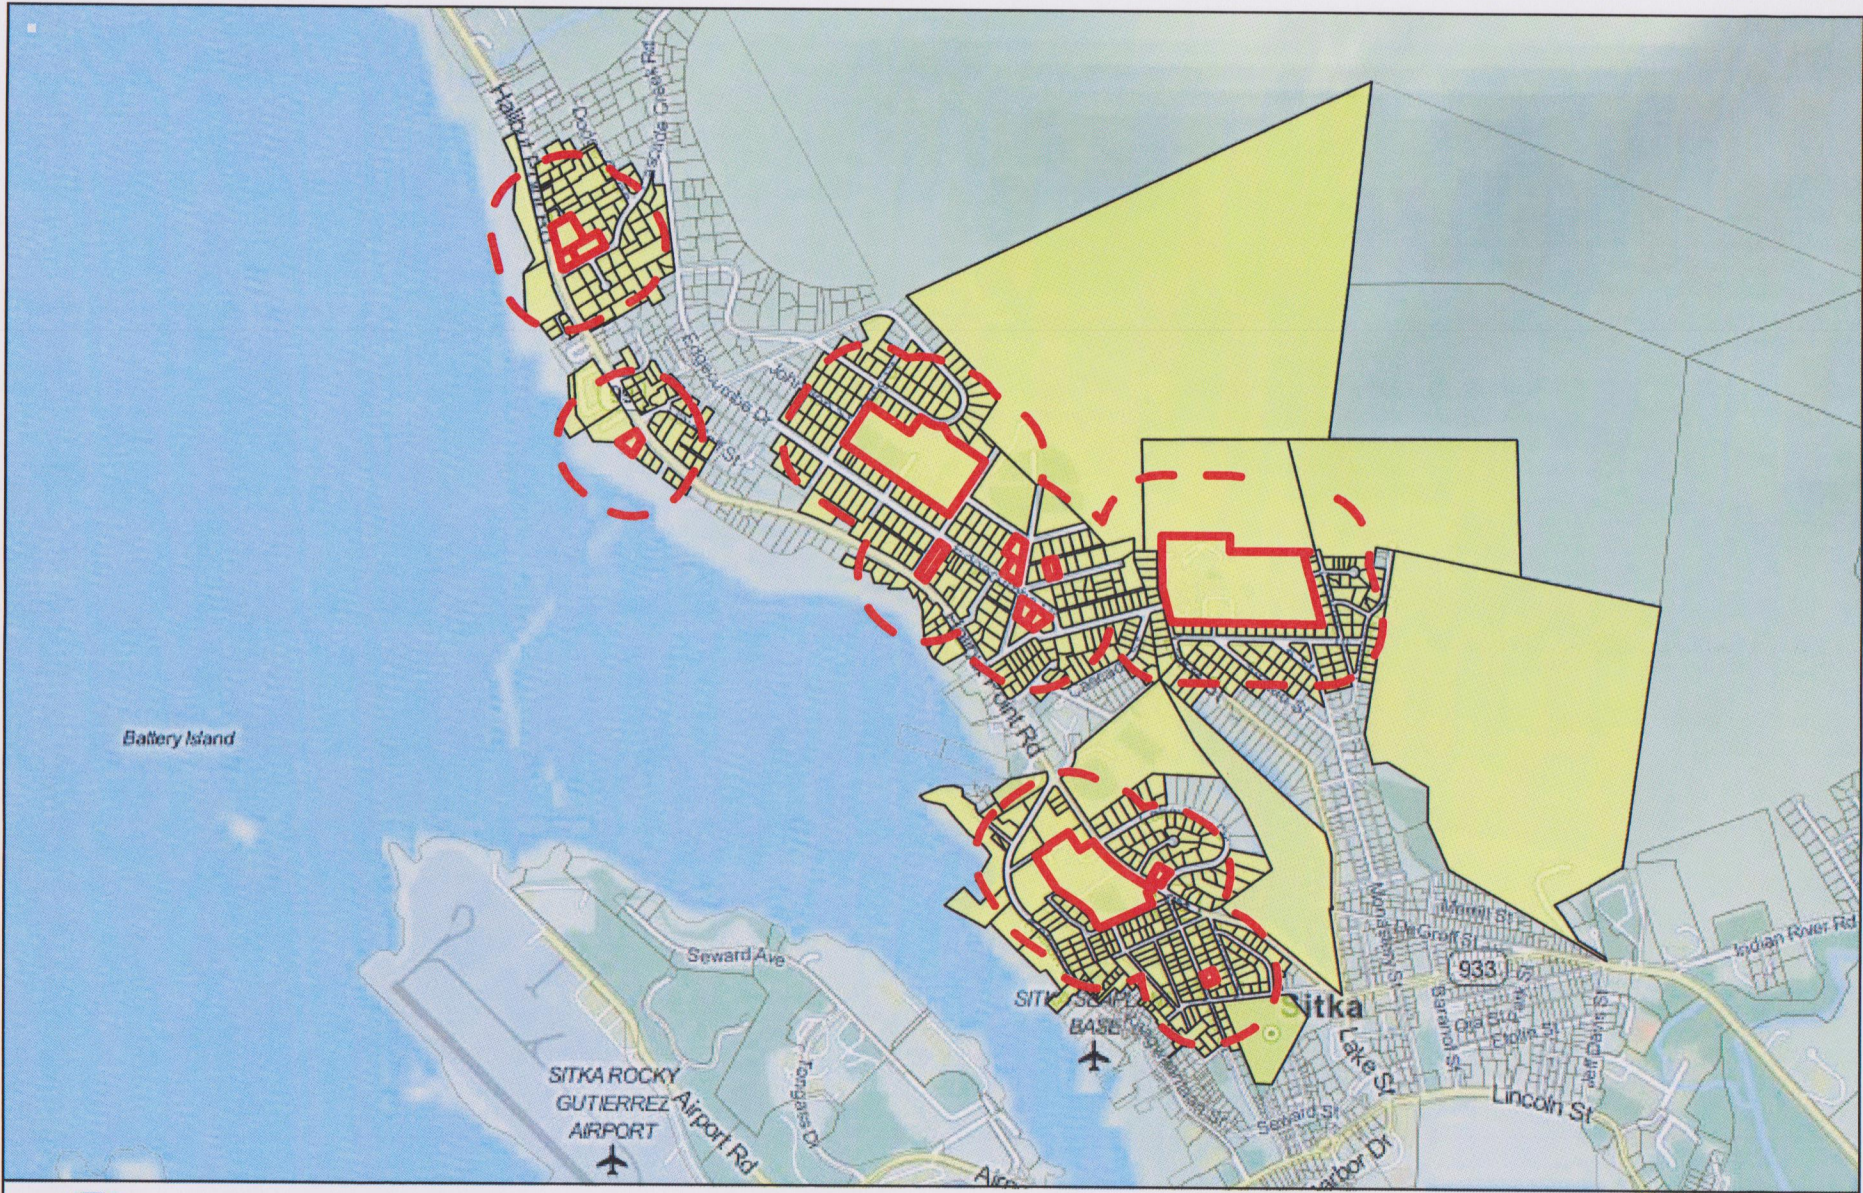

# City & Borough of Sitka, Alaska

Selected Parcel: 611 LINCOLN ID: 11610000

Printed on 11/9/2015 from <http://www.mainstreetmaps.com/ak/sitka/internal.asp>

This map is for informational purposes only. It is not for appraisal of, description of, or conveyance of land. The City & Borough of Sitka, Alaska and MainStreetGIS, LLC assume no legal responsibility for the information contained herein.

Map 1-Overview  
500 Feet