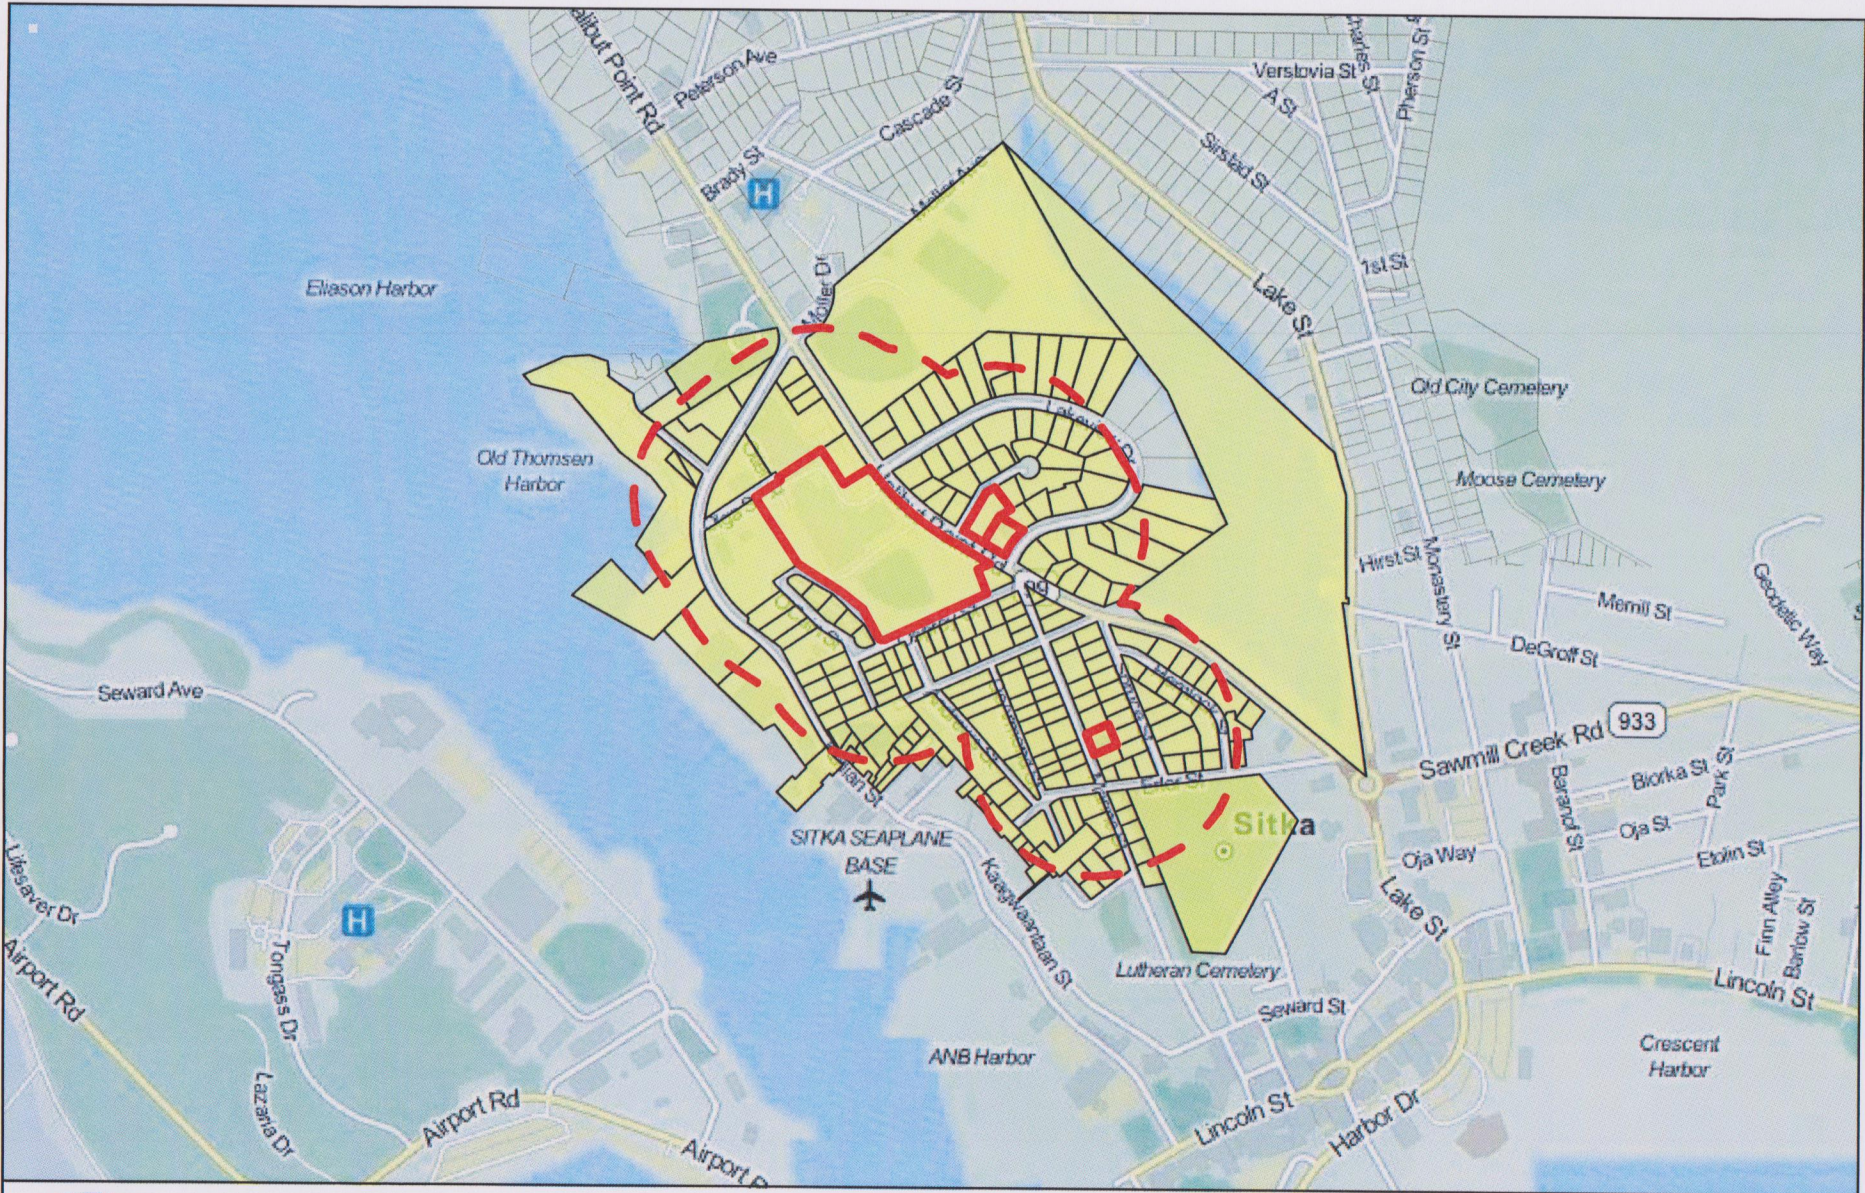

City & Borough of Sitka, Alaska

Selected Parcel: 514 HALIBUT POINT ID: 14150000

Printed on 11/9/2015 from <http://www.mainstreetmaps.com/ak/sitka/internal.asp>

This map is for informational purposes only. It is not for appraisal of, description of, or conveyance of land. The City & Borough of Sitka, Alaska and MainStreetGIS, LLC assume no legal responsibility for the information provided.