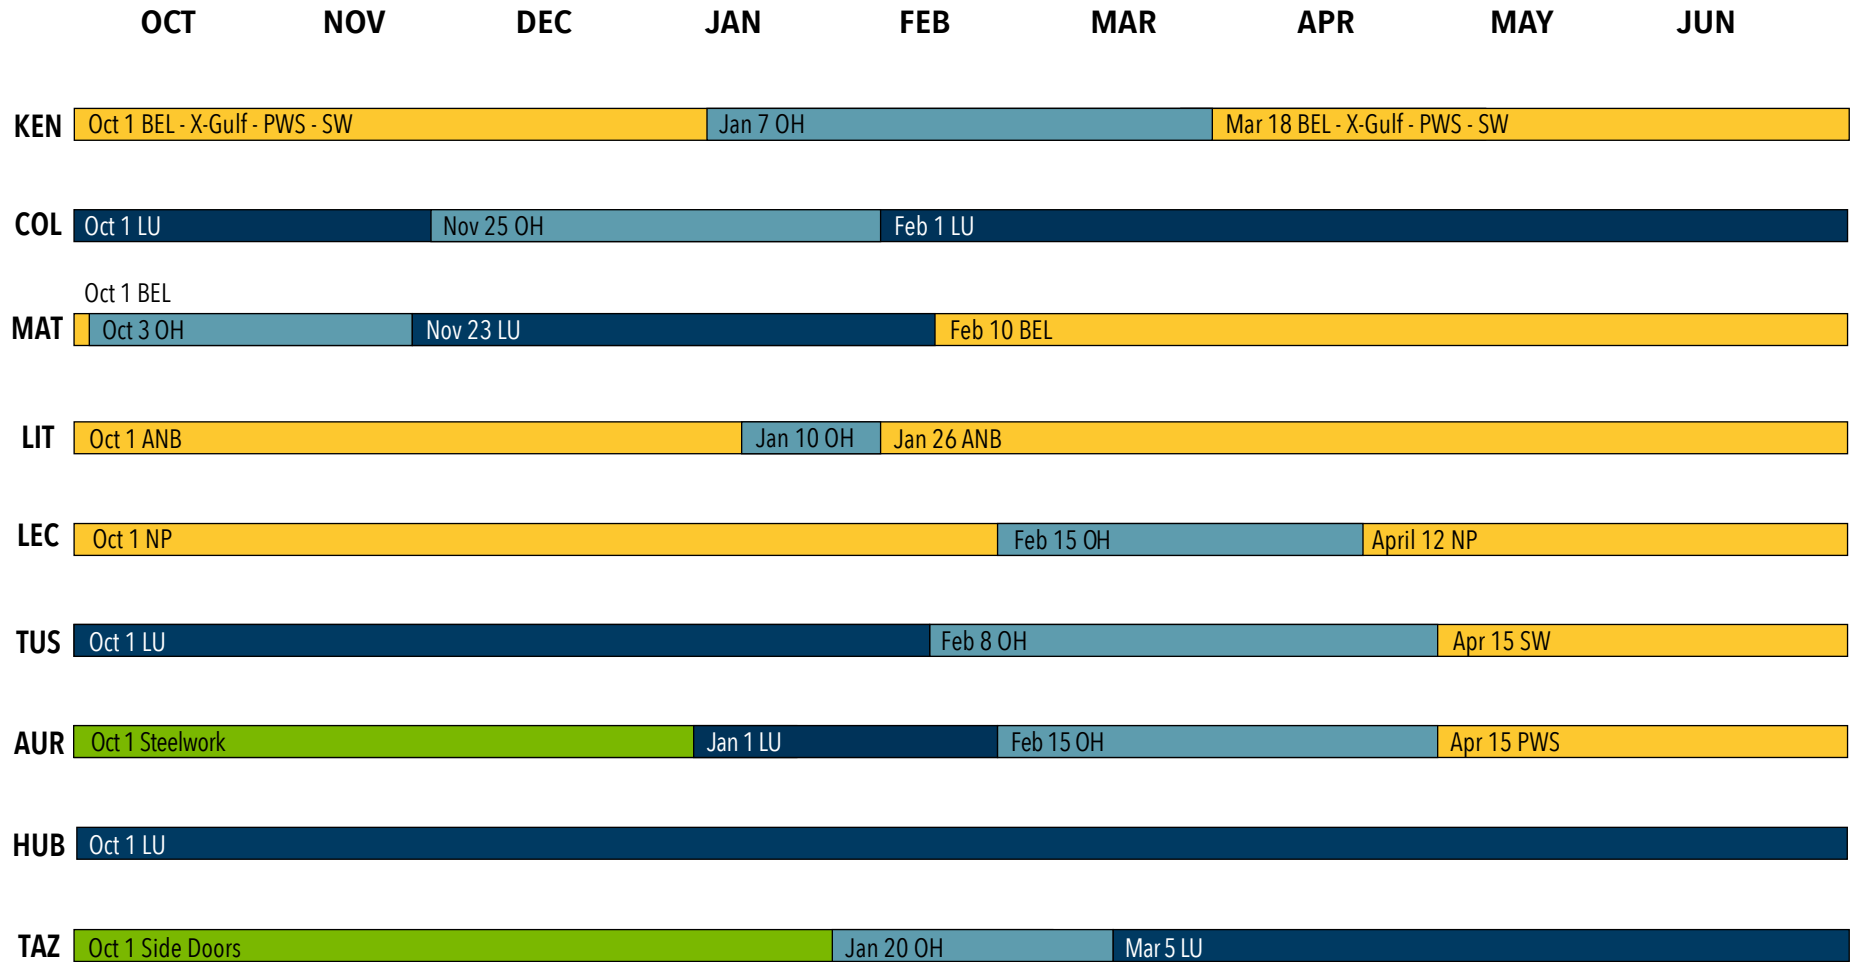

Operating Plan

Winter 2020 - 2021

	On Line	ANB: Annette Bay / Metlakatla Service	BEL: Bellingham to Skagway	SW: Southwest
	Overhaul (OH)	BEL - X - Gulf: Bellingham Cross Gulf Southwest	NP: Northern Panhandle Dayboat	YPR: Prince Rupert to Skagway
	Layup (LU)	BEL - YPR: Bellingham Prince Rupert alternating	PWS: Prince William Sound	
	Maintenance	Note: Dates represent the first day of the period. Overhaul and refurbishment periods include vessel travel time.		